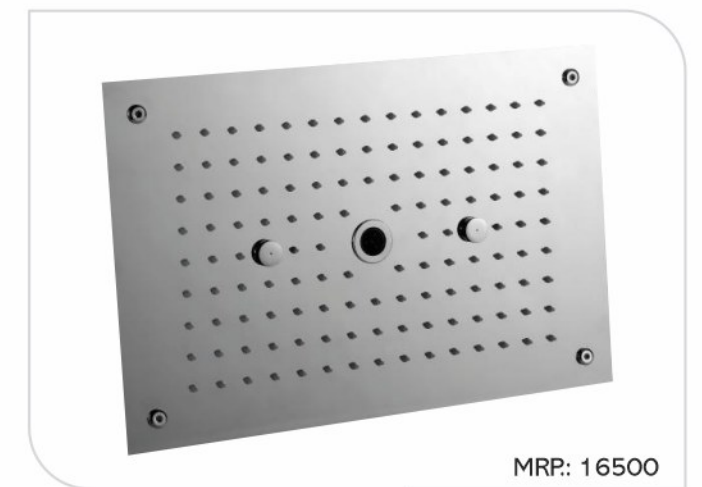

Function Shower

3 Function Shower : Mist | Aerator | Rainfall

MRP: 30230

MRP: 20280
Size: 48 x 33 cm
Qty/Ctn.: 2 Pcs.

MRP: 16500
Size: 38 x 25 cm
Qty/Ctn.: 2 Pcs.

DURABLE 100% RELIABLE
Shower Head S.S. (Astm A194 Gr. 2H)
Parts Brass, Ptfe, S.S.
Nozzle Silicon (Astm A922-05)
Side Cover ABS (Chrome Plated)