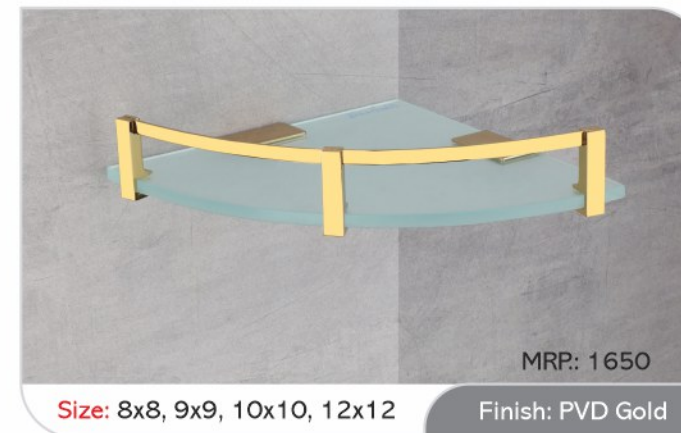

GS-3108

GS-3110

GS-3109

AISI-304

Eagle & Equa Collection

MRP: 1450
Size: 8x8, 9x9, 10x10, 12x12 Finish: CP, Matt Black

MRP: 1510
Size: 12x6, 15x6, 18x6 Finish: CP, Matt Black

MRP: 1650
Size: 8x8, 9x9, 10x10, 12x12 Finish: PVD Gold