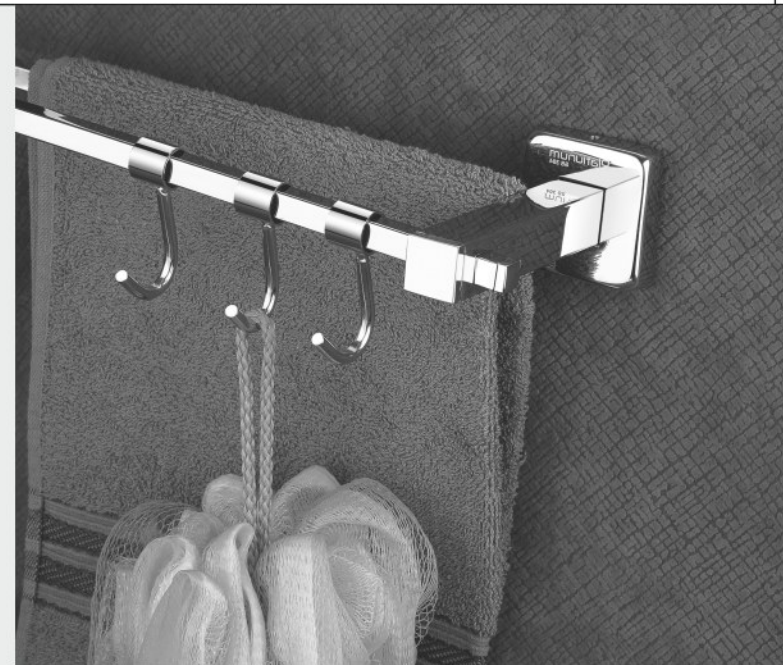

Bathroom Accessories,
KITCHEN SINK
& **SHOWER**

BAATH JEWEL

Shri Ram Sanitary Store
Jalandhar (Punjab) India.

WE SUPPORT

BAATH JEWEL

Company Profile

Our the “BAATH JEWEL” Brand in Bath Accessories & Kitchen Sink is satisfied millions ware. After Successfully of the “BAATH JEWEL” Bath, We are going to launched our millions customer by our new product of Bathroom Accessories hardware items with genuine quality.