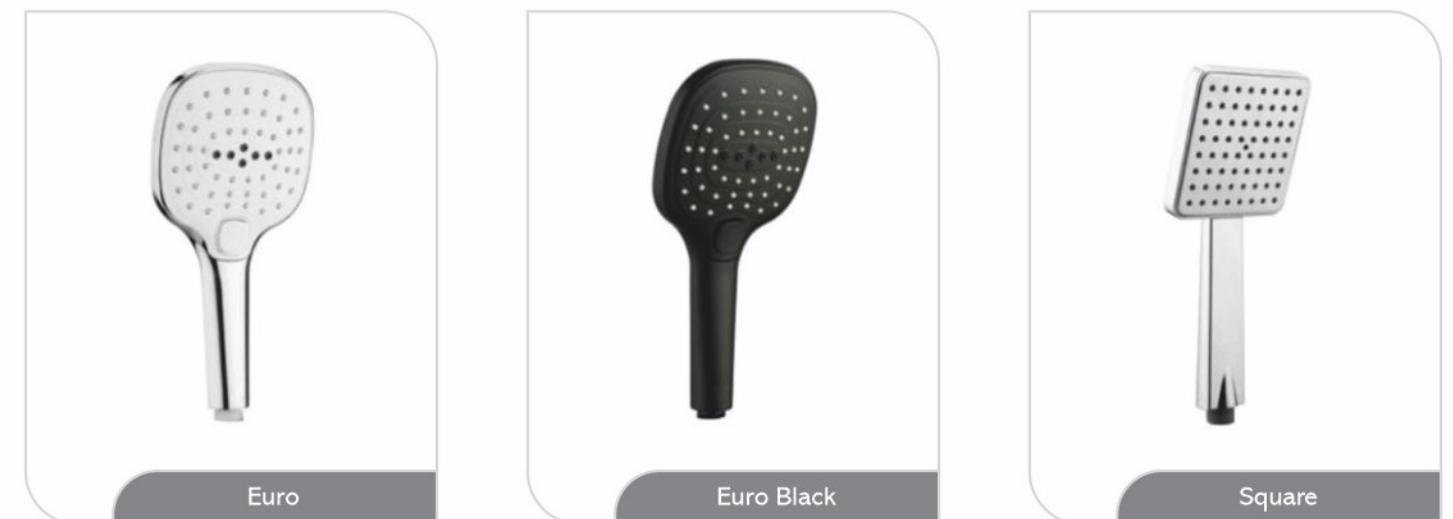

Telephonic *Shower*

With 1.5 Mtr. SS-304 Expandable Hose Pipe with ABS Hook

Fusion
MRP: 900

Mapple
MRP: 930

Grace
MRP: 870

Euro
MRP: 1030

Euro Black
MRP: 1000

Square
MRP: 970