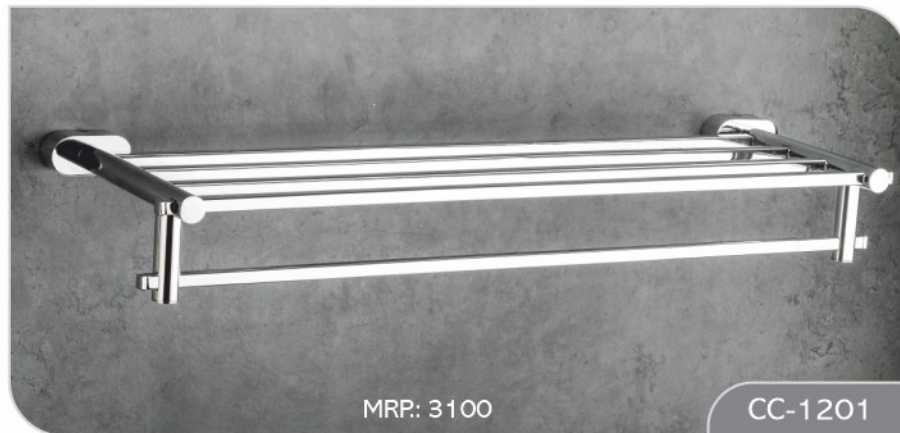

AISI-304

Cassia Collection

MRP: 3100

CC-1201