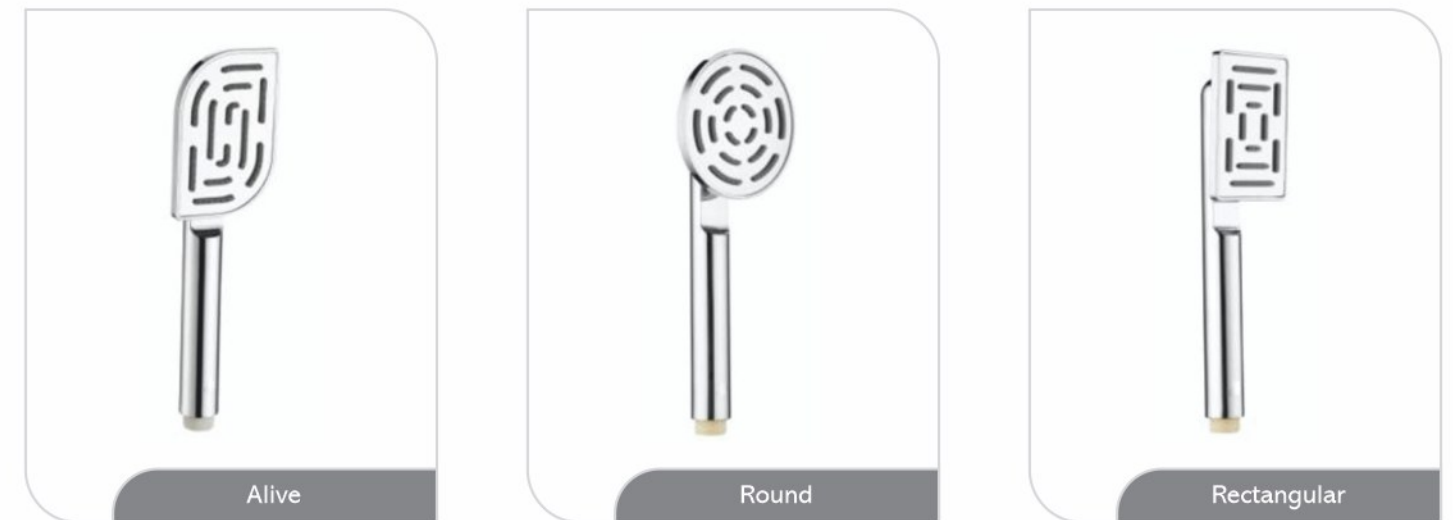

Elegant Shower

DURABLE 100% RELIABLE
Shower Head S.S. (Astm A194 Gr. 2H)
Parts Brass, Ptfе, S.S.
Nozzle Silicon (Astm A922-05)
Side Cover ABS (Chrome)

MRP: 4022
Size: 12" (30x30cm)
Qty/Ctn.: 10 Pcs.

Elegant Shower

DURABLE 100% RELIABLE
Shower Head S.S. (Astm A194 Gr. 2H)
Parts Brass, Ptfе, S.S.
Nozzle Silicon (Astm A922-05)
Side Cover ABS (Chrome)

ELEGANT

Gold Shower

ELEGANT

CP Shower

Size: 4" (10x10cm)
Qty/Ctn.: 80 Pcs.

Pixal
MRP: 1034

Recta
MRP: 858

BRASS HEALTH FAUCETS

With 1.2 Mtr. SS-304 Expandable Hose Pipe with ABS Hook

Cubix
MRP: 1450

Oscar
MRP: 1020

Deluxe
MRP: 1150

Dolphin

Telephonic *Shower*

With 1.5 Mtr. SS-304 Expandable Hose Pipe with ABS Hook

Fusion
MRP: 900

Mapple
MRP: 930

Grace
MRP: 870

Euro
MRP: 1030

Euro Black
MRP: 1000

Square
MRP: 970