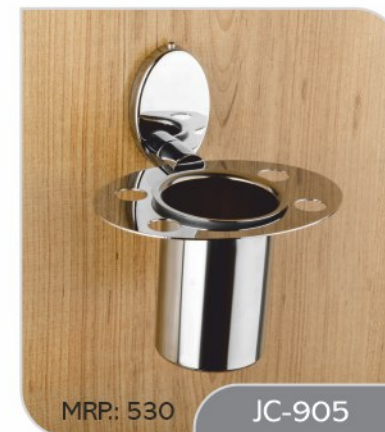

Elegant Shower

DURABLE 100% RELIABLE
Shower Head S.S. (Astm A194 Gr. 2H)
Parts Brass, Ptfе, S.S.
Nozzle Silicon (Astm A922-05)
Side Cover ABS (Chrome)

MRP: 4022
Size: 12" (30x30cm)
Qty/Ctn.: 10 Pcs.

Elegant Shower

DURABLE 100% RELIABLE
Shower Head S.S. (Astm A194 Gr. 2H)
Parts Brass, Ptfе, S.S.
Nozzle Silicon (Astm A922-05)
Side Cover ABS (Chrome)

ELEGANT

Gold Shower

ELEGANT

CP Shower

Size: 4" (10x10cm)
Qty/Ctn.: 80 Pcs.

MRP: 1720

JC-901

JC-903

MRP: 670

JC-902

MRP: 422

JC-904

MRP: 530

JC-905

MRP: 422

JC-906

JC-907

JC-908

JC-909

MRP: 650

JC-910