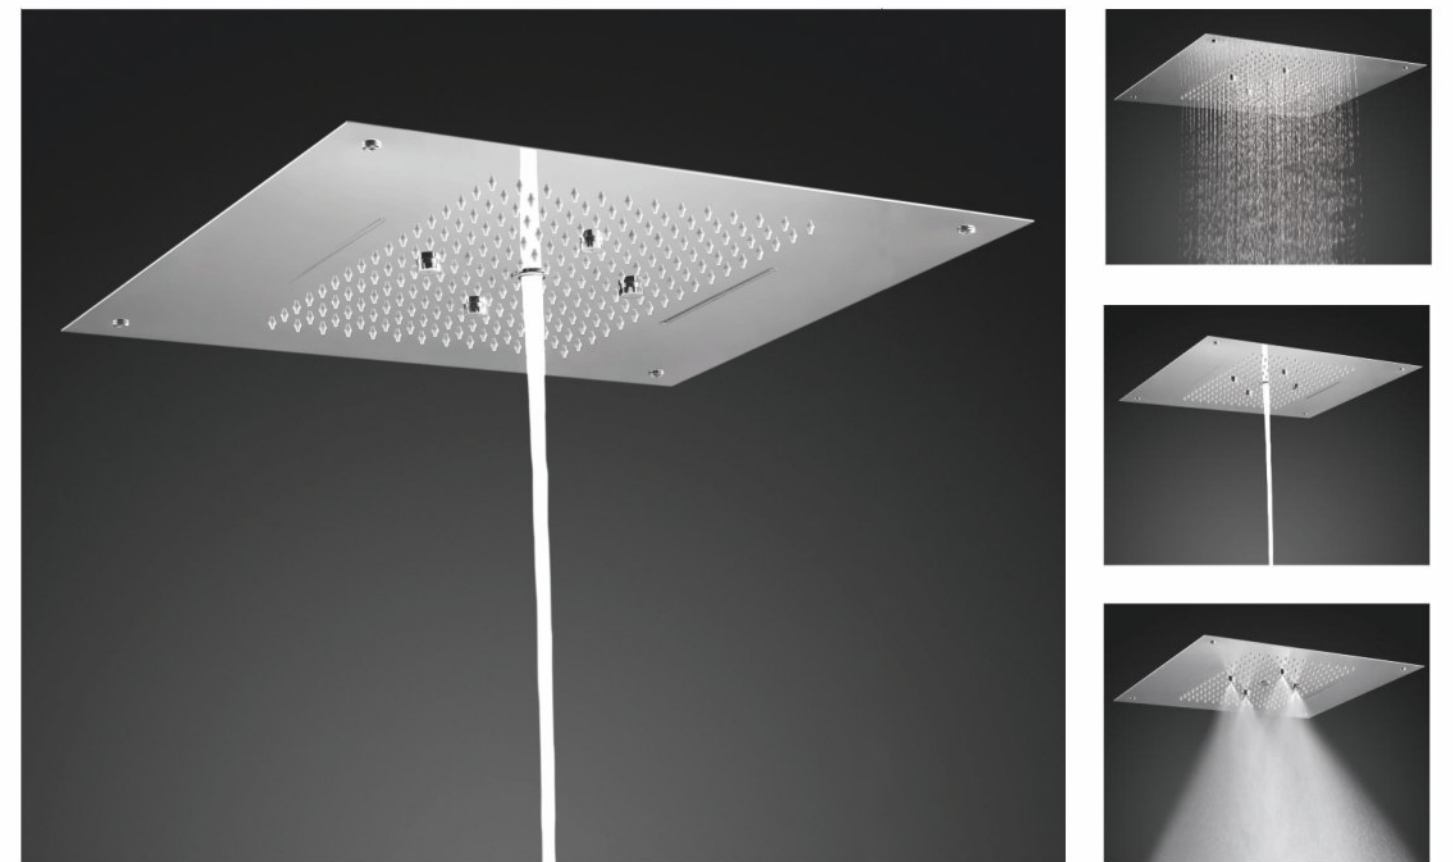

Function Shower

3 Function Shower : Mist | Aerator | Rainfall

MRP: 30230