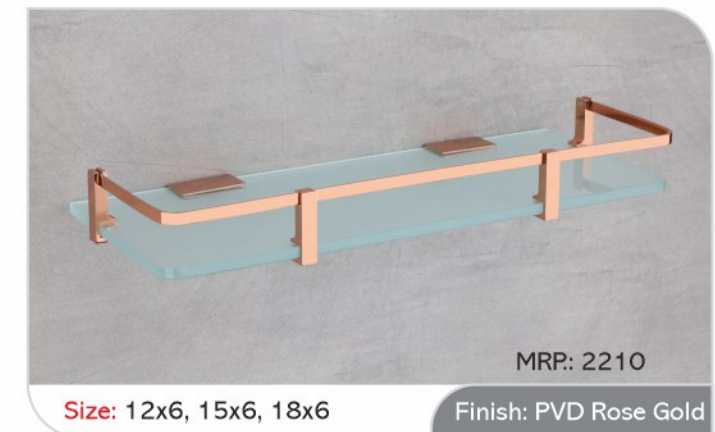

MRP: 1710
Size: 12x6, 15x6, 18x6 Finish: CP, Matt Black