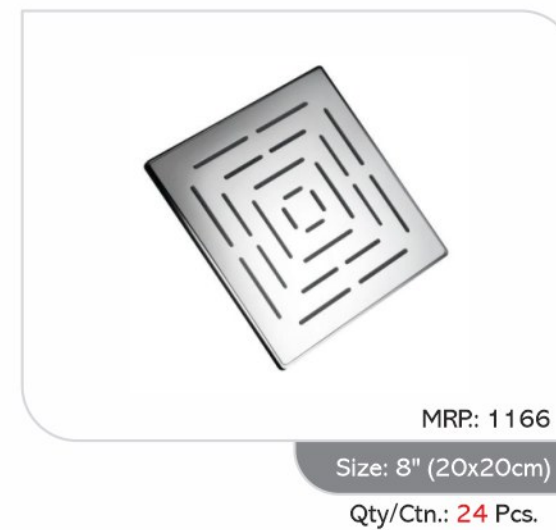

DURABLE 100% RELIABLE
Shower Head S.S. (Astm A194 Gr. 2H)
Parts Brass, Ptfе, S.S.
Nozzle Silicon (Astm A922-05)
Side Cover ABS (Chrome)

ELEGANT

Gold Shower

ELEGANT

CP Shower

Size: 4" (10x10cm)
Qty/Ctn.: 80 Pcs.

MRP: 1508
Size: 6" (15x15cm)
Qty/Ctn.: 40 Pcs.

Size: 4" (10x10cm)
Qty/Ctn.: 80 Pcs.

MRP: 800
Size: 6" (15x15cm)
Qty/Ctn.: 40 Pcs.

MRP: 1948
Size: 8" (20x20cm)
Qty/Ctn.: 24 Pcs.

MRP: 3392
Size: 10" (25x25cm)
Qty/Ctn.: 10 Pcs.

MRP: 1176
Size: 8" (20x20cm)
Qty/Ctn.: 24 Pcs.

MRP: 2162
Size: 10" (25x25cm)
Qty/Ctn.: 10 Pcs.

MRP: 4022
Size: 12" (30x30cm)
Qty/Ctn.: 10 Pcs.

Elegant Shower

Shower Head S.S. (Astm A194 Gr. 2H)
Parts Brass, Ptfе, S.S.
Nozzle Silicon (Astm A922-05)
Side Cover ABS (Chrome Plated)

MRP: 2650
Size: 12" (30x30cm)
Qty/Ctn.: 10 Pcs.

Elegant Shower

Shower Head S.S. (Astm A194 Gr. 2H)
Parts Brass, Ptfе, S.S.
Nozzle Silicon (Astm A922-05)
Side Cover ABS (Chrome Plated)

100% DURABLE RELIABLE
Shower Head S.S. (Astm A194 Gr. 2H)
Parts Brass, Pffe, S.S.
Nozzle Silicon (Astm A922-05)
Side Cover ABS (Chrome)