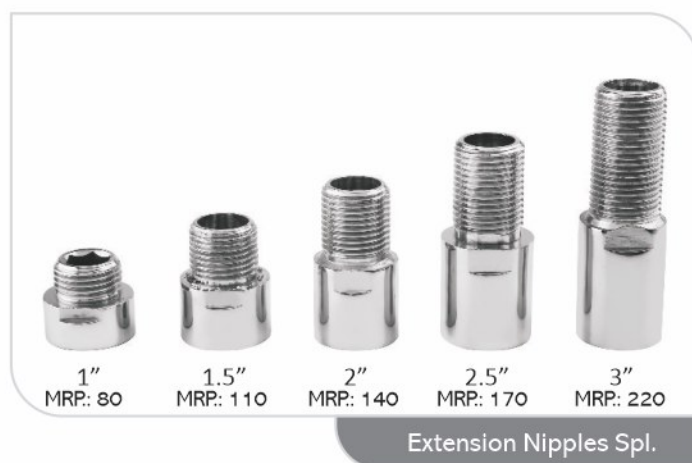

MRP: 14

Cupid SS Wall Flange

R.O. Tee : 1½", 2½", 3"

MRP: 450

Aquaguard Tee

MRP: 450

Nozzle Cock Cargo

Nozzle Cock Cubix

Push Cock

Extension Nipples SS

1" MRP: 29 1.5" MRP: 39 2" MRP: 49 2.5" MRP: 59 3" MRP: 69

Hex Nipple

SS MRP: 18 HD MRP: 21

Extension Nipples Spl.

1" MRP: 80 1.5" MRP: 110 2" MRP: 140 2.5" MRP: 170 3" MRP: 220

Extension Nipples HD

1" 1.5" 2" 2.5"

MRP: 27

Teflon Tape is a common inexpensive and effective thin yellow tape used to seal pipe threads being joined together for plumbing purpose. It is used to seal water, from leaking through threaded connections.

Teflon Tap

SS King Shelf

SS Cruise Shelf

SS 304 Shelf

MRP: 1000

SS 304 Corner

MRP: 900

Male Thread Aerator with Permixon