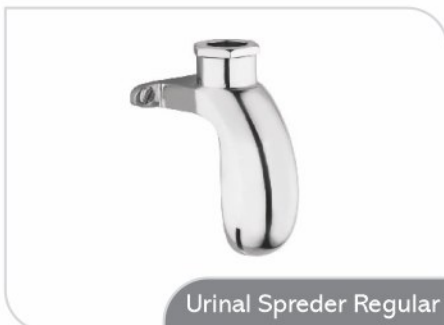

CP American Jet Spray

URINAL ACCESSORIES

Urinal Waste Coupling

Urinal Push Cock

Urinal Spreder Regular

Urinal Spreder Perry

Urinal Bracket Set

WASTE PIPES