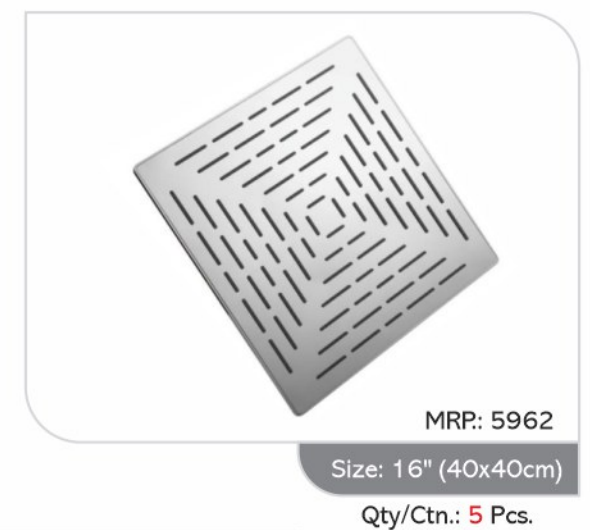

DURABLE 100% RELIABLE
Shower Head S.S. (Astm A194 Gr. 2H)
Parts Brass, Ptfе, S.S.
Nozzle Silicon (Astm A922-05)
Side Cover ABS (Chrome)

ELEGANT

Gold Shower

ELEGANT

CP Shower

Size: 4" (10x10cm)
Qty/Ctn.: 80 Pcs.

MRP: 1176
Size: 8" (20x20cm)
Qty/Ctn.: 24 Pcs.

MRP: 2162
Size: 10" (25x25cm)
Qty/Ctn.: 10 Pcs.

MRP: 4022
Size: 12" (30x30cm)
Qty/Ctn.: 10 Pcs.

Elegant Shower

Shower Head S.S. (Astm A194 Gr. 2H)
Parts Brass, Ptfе, S.S.
Nozzle Silicon (Astm A922-05)
Side Cover ABS (Chrome Plated)

MRP: 2650
Size: 12" (30x30cm)
Qty/Ctn.: 10 Pcs.

Elegant Shower

Shower Head S.S. (Astm A194 Gr. 2H)
Parts Brass, Ptfе, S.S.
Nozzle Silicon (Astm A922-05)
Side Cover ABS (Chrome Plated)

100% DURABLE RELIABLE
Shower Head S.S. (Astm A194 Gr. 2H)
Parts Brass, Pffe, S.S.
Nozzle Silicon (Astm A922-05)
Side Cover ABS (Chrome)