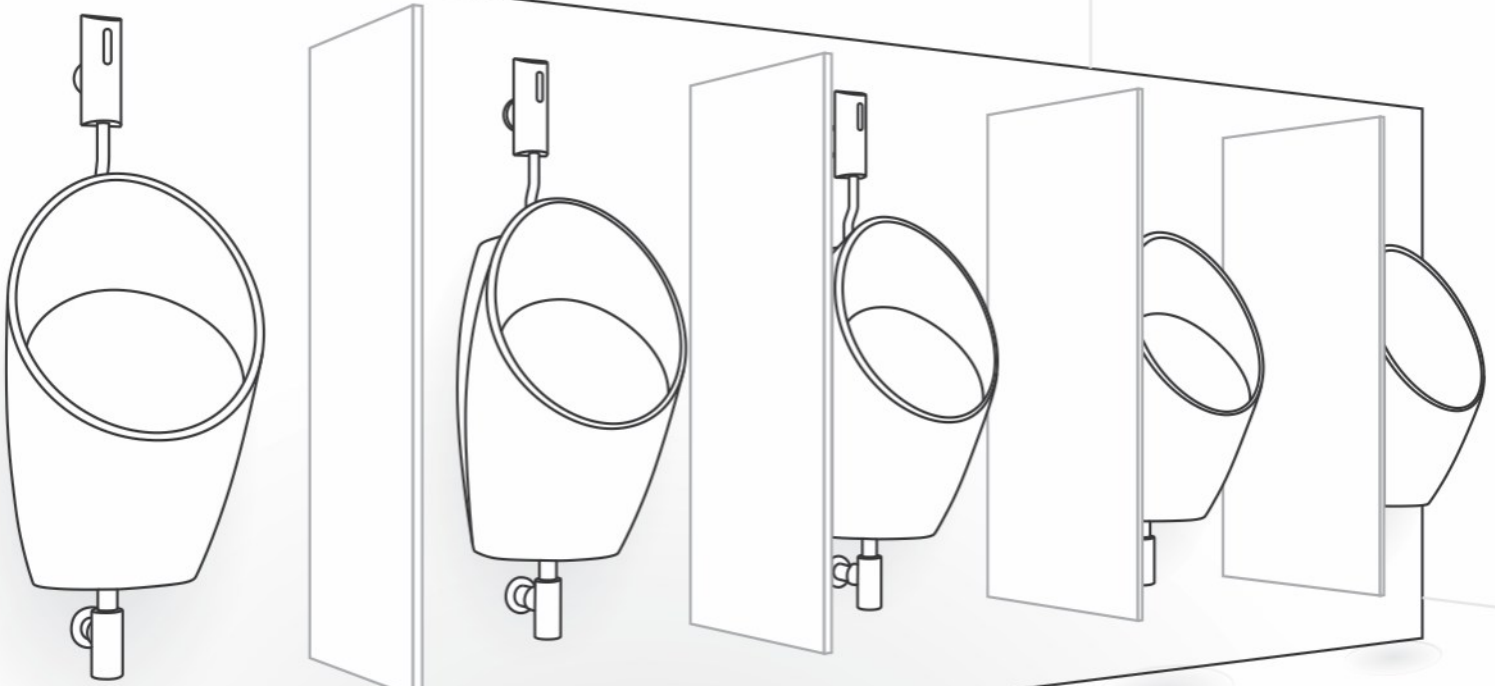

Urinal & Pan

URINAL PARTITION 5 Kg.
(Acrylic with Bracket)
L 600 W 900 H 8

MRP > 7200/-